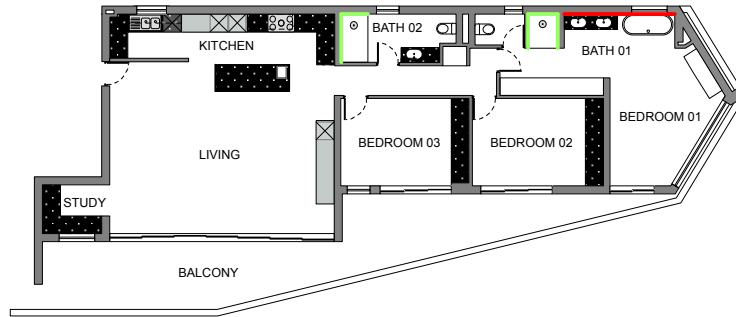

| | LIVING/DINING/STUDY | KITCHEN/SCULLERY | BEDROOM 03 | BEDROOM 02 | BATH 02 | BEDROOM 01 | BATH 01 | BALCONY |
|----------------------------|--|--|--|--|---|---|--|---|
| FLOORS | 'OGGIE' engineered timber floor: 15/4 x 220 x 2200mm colour: Brazil Brown | 'OGGIE' engineered timber floor: 15/4 x 220 x 2200mm colour: Brazil Brown | 'KBAC FLOORING' wall to wall carpet. Mindful Range, colour: Tune In | 'KBAC FLOORING' wall to wall carpet. Mindful Range, colour: Tune In | 'TACTILE': Colorker Madison, 600 x 300 x 10mm Tile (shower floor 1200 x 600 x 10mm cut to size - 300mm bands). Colour: Bone | 'OGGIE' engineered timber floor: 15/4 x 220 x 2200mm colour: Brazil Brown | 'TACTILE': Colorker Madison, 600 x 300 x 10mm Tile (shower floor 1200 x 600 x 10mm cut to size - 300mm bands). Colour: Bone | 'TACTILE': Colorker Madison 1200 x 600 x 10mm Tile Colour: Bone |
| WALLS | All walls: 'MIDAS' (cashmere equivalent) Colour: 1BW Almost There. Skirtings: Westcape Mouldings Sk2 or similar. 22x220mm, painted in same colour as walls. Internal doors: Same colour | All walls: 'MIDAS' (cashmere equivalent) Colour: 1BW Almost There. Skirtings: Westcape Mouldings Sk2 or similar. 22x220mm, painted in same colour as walls. Internal doors: Same colour | All walls: 'MIDAS' (cashmere equivalent) Colour: 1BW Almost There. Skirtings: Westcape Mouldings Sk2 or similar. 22x220mm, painted in same colour as walls. Internal doors: Same colour | All walls: 'MIDAS' (cashmere equivalent) Colour: 1BW Almost There. Skirtings: Westcape Mouldings Sk2 or similar. 22x220mm, painted in same colour as walls. Internal doors: Same colour | All walls: 'MIDAS' (cashmere equivalent) Colour: 1BW Almost There. Internal doors: Same colour Shower wall: 'TACTILE' 55 x 250 x 10mm Soho Blanco gloss white tiles. stretcher bond, with 2mm white grout. | All walls: 'MIDAS' (cashmere equivalent) Colour: 1BW Almost There. Skirtings: Westcape Mouldings Sk2 or similar. 22x220mm, painted in same colour as walls. Internal doors: Same colour | All walls: 'MIDAS' (cashmere equivalent) Colour: 1BW Almost There. Feature wall: behind bath and vanity, 'MIDAS' Tyre track 1EDP Shower walls: 'TACTILE' 55 x 250 x 10mm Soho Blanco gloss white tiles. stretcher bond, with 2mm white grout. | |
| CEILINGS | Painted 'MIDAS', Colour: 1BW Almost There. recess to hide curtain track. shadowline cornice | Painted 'MIDAS', Colour: 1BW Almost There. shadowline cornice | Painted 'MIDAS', Colour: 1BW Almost There. recess to hide curtain track. shadowline cornice | Painted 'MIDAS', Colour: 1BW Almost There. recess to hide curtain track. shadowline cornice | Painted 'MIDAS', Colour: 1BW Almost There. shadowline cornice | Painted 'MIDAS', Colour: 1BW Almost There. recess to hide curtain track. shadowline cornice | Painted 'MIDAS', Colour: 1BW Almost There. shadowline cornice | |
| IRONMONGERY | 'IRONMONGERY WAREHOUSE' Calini lever handles in stainless steel | 'IRONMONGERY WAREHOUSE' Calini lever handles in stainless steel | 'IRONMONGERY WAREHOUSE' Calini lever handles in stainless steel | 'IRONMONGERY WAREHOUSE' Calini lever handles in stainless steel | 'IRONMONGERY WAREHOUSE' Calini lever handles in stainless steel | 'IRONMONGERY WAREHOUSE' Calini lever handles in stainless steel | 'IRONMONGERY WAREHOUSE' Calini lever handles in stainless steel | |
| JOINERY | Study shelving and desk. Bar unit in dining area. | Scullery and kitchen units, wall units and island with prep. | Built-in cupboards | Built-in cupboards | Vanity unit with shelf above. Wall fixed mirror. | Built-in cupboards Drawer unit in bedroom | Vanity unit with shelf above. Wall fixed mirror. | |
| SANWARE/ APPLIANCES | | Kitchen: Teka double drop in sink TEK-TE 10120005 Volta Mixer - VCI-VISMV Smeg Induction hob 90cm SI5952B Smeg Built-in electric oven 60cm - SF6385XSA Smeg Built-in Microwave 60cm - FMI325X Smeg Integrated Fridge/freezer 60cm - C3172NP1 Smeg Integrated Extractor 70cm - KSEG7XE For client acc: DW - freestanding WM/TD - free-standing Island: Blanco undermount prep bowl 340 - BL00518199 Volta Mixer - VCI-VISMV | | | Vanity: Basin - Amy countertop LB Mixer - Volta VCI-VITBV Shower: Rose - Vici VCI-VISR200 Ceiling Arm - Vici 40cm Mixer - Volta VCI-VISHV Channel - Vici 60cm Toilet: Ivy Alvito wall hung Geberit - Alpha Kombifix wall column Geberit - Alpha 10 Actuator plate, dual flush, white Accessories: Allure - roll holder Allure - 40cm hand towel rail Allure - 60cm double rail towel rail | Vanity: Basin x2 - Amy countertop LB Mixer x2 - Volta VCI-VITBV Shower: Rose - Vici VCI-VISR200 Ceiling Arm - Vici 40cm Mixer - Volta VCI-VISHV Channel - Vici 60cm Toilet: Ivy Alvito wall hung Geberit - Alpha Kombifix wall column Geberit - Alpha 10 Actuator plate, dual flush, white Bath: Livingston Baths Alana Bath free-standing 1645x785mm Mixer & diverter Volta Spout: 32mm diam. wall mount Hand shower: Gio with hose | Accessories: Allure - roll holder Allure - 40cm hand towel rail HTR, 8 bar 530x700mm | |