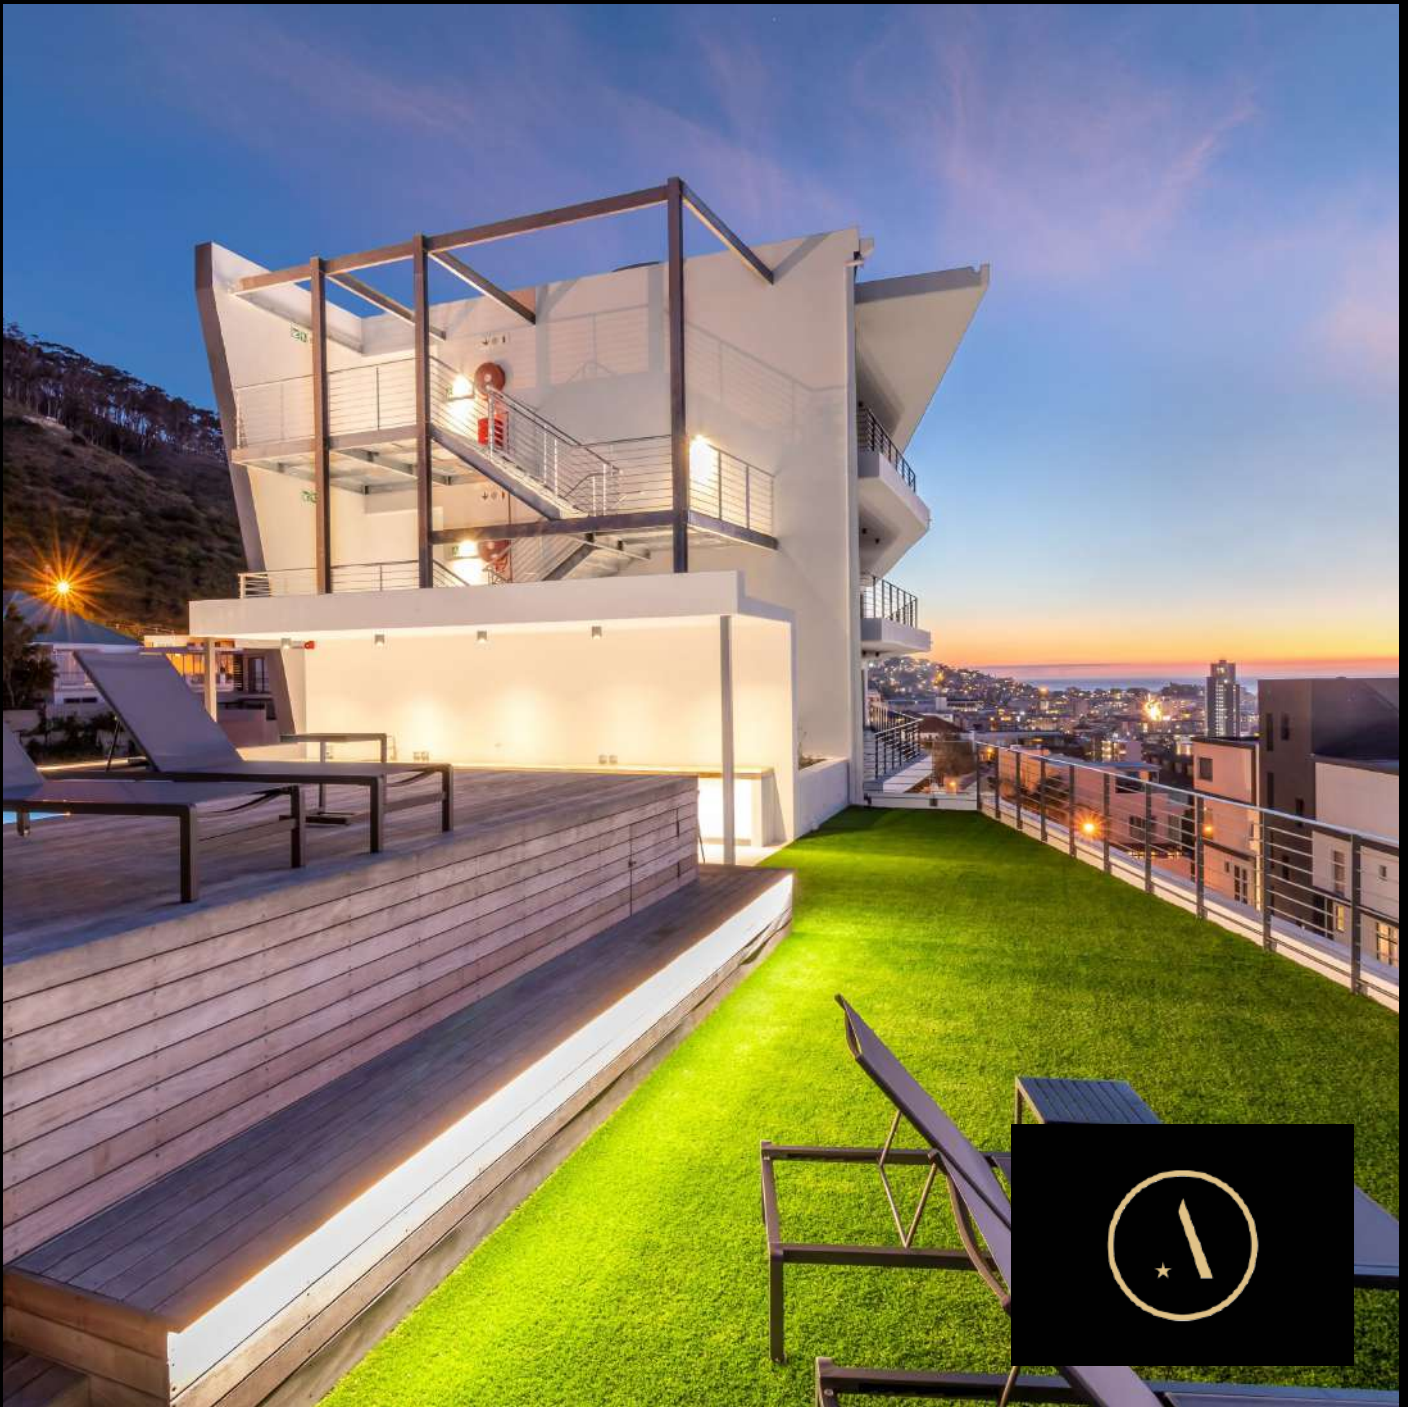

DOGON | GROUP

PROPERTIES

ALPHA ONE FINISHING SCHEDULE

HEAD OFFICE **021 433 2580**

dogongroup.com

A visionary company with decades of experience

DOGON | GROUP

PROPERTIES