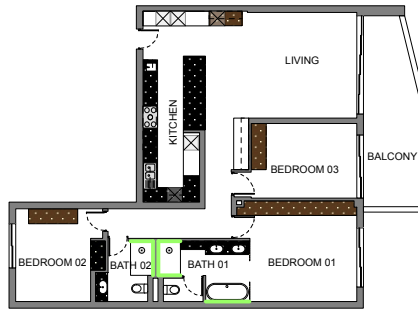

DOGON | GROUP

PROPERTIES

FINISHING SCHEDULE - TYPE 04

ALPHA ONE, MAIN DRIVE, SEA POINT, CAPE TOWN

	LIVING/DINING/STUDY	KITCHEN/SCULLERY	BEDROOM 03	BEDROOM 02	BATH 02	BEDROOM 01	BATH 01	BALCONY
FLOORS	'OGGIE' engineered timber floor: 15/4 x 220 x 2200mm colour: Brazil Brown	'OGGIE' engineered timber floor: 15/4 x 220 x 2200mm colour: Brazil Brown	'KBAC FLOORING' wall to wall carpet. Mindful Range, colour: Tune In	'KBAC FLOORING' wall to wall carpet. Mindful Range, colour: Tune In	'TACTILE': Colorker Madison, 600 x 300 x 10mm Tile (shower floor 1200 x 600 x 10mm cut to size - 300mm bands). Colour: Bone	'KBAC FLOORING' wall to wall carpet. Mindful Range, colour: Tune In	'TACTILE': Colorker Madison, 600 x 300 x 10mm Tile (shower floor 1200 x 600 x 10mm cut to size - 300mm bands). Colour: Bone	'TACTILE': Colorker Madison Grip, 1200 x 600 x 10mm Tile Colour: Bone
WALLS	All walls: 'MIDAS' (cashmere equivalent) Colour: 1BW Almost There. Skirtings: Westcape Mouldings Sk2 or similar. 22x220mm, painted in same colour as walls. Internal doors: Same colour	All walls: 'MIDAS' (cashmere equivalent) Colour: 1BW Almost There. Skirtings: Westcape Mouldings Sk2 or similar. 22x220mm, painted in same colour as walls. Internal doors: Same colour	All walls: 'MIDAS' (cashmere equivalent) Colour: 1BW Almost There. Skirtings: Westcape Mouldings Sk2 or similar. 22x220mm, painted in same colour as walls. Internal doors: Same colour	All walls: 'MIDAS' (cashmere equivalent) Colour: 1BW Almost There. Skirtings: Westcape Mouldings Sk2 or similar. 22x220mm, painted in same colour as walls. Internal doors: Same colour	All walls: 'MIDAS' (cashmere equivalent) Colour: 1BW Almost There. Internal doors: Same colour Shower wall: 'TACTILE' 55 x 250 x 10mm Soho Blanco gloss white tiles. stretcher bond, with 2mm white grout.	All walls: 'MIDAS' (cashmere equivalent) Colour: 1BW Almost There. Skirtings: Westcape Mouldings Sk2 or similar. 22x220mm, painted in same colour as walls. Internal doors: Same colour	All walls: 'MIDAS' (cashmere equivalent) Colour: 1BW Almost There. Shower & Bath wall: 'TACTILE' 55 x 250 x 10mm Soho Blanco gloss white tiles. stretcher bond, with 2mm white grout.	
CEILINGS	Painted 'MIDAS', Colour: 1BW Almost There. recess to hide curtain track.	Painted 'MIDAS', Colour: 1BW Almost There. shadowline recess	Painted 'MIDAS', Colour: 1BW Almost There. recess to hide curtain track.	Painted 'MIDAS', Colour: 1BW Almost There. recess to hide curtain track.	Painted 'MIDAS', Colour: 1BW Almost There. shadowline recess.	Painted 'MIDAS', Colour: 1BW Almost There. recess to hide curtain track.	Painted 'MIDAS', Colour: 1BW Almost There. shadowline recess	
IRONMONGERY	'IRONMONGERY WAREHOUSE' Calini lever handles in stainless steel	'IRONMONGERY WAREHOUSE' Calini lever handles in stainless steel	'IRONMONGERY WAREHOUSE' Calini lever handles in stainless steel	'IRONMONGERY WAREHOUSE' Calini lever handles in stainless steel	'IRONMONGERY WAREHOUSE' Calini lever handles in stainless steel	'IRONMONGERY WAREHOUSE' Calini lever handles in stainless steel	'IRONMONGERY WAREHOUSE' Calini lever handles in stainless steel	
JOINERY	Study shelving and desk	Scullery and kitchen units, wall units and island with prep.	Built-in cupboards	Built-in cupboards	Vanity unit with shelf above. Wall fixed mirror.	Built-in cupboards Drawer unit in bedroom	Vanity unit with shelf above. Wall fixed mirror. Timber screens	
SANWARE/ APPLIANCES		Kitchen: Teko double drop in sink TEK-TE 10120005 Volta Mixer - VCI-VISMV Smeg Induction hob 90cm SI5952B Smeg Built-in electric oven 60cm - SF6385XSA Smeg Built-in Microwave 60cm - FMI325X Smeg Integrated Fridge/freezer 60cm - C3172NP1 Smeg Integrated Extractor 70cm - KSEG7XE For client acc: DW - freestanding WM/TD - free-standing Island: Blanco undermount prep bowl 340 - BL00518199 Volta Mixer - VCI-VISMV			Vanity: Basin - Amy countertop LB Mixer - Volta VCI-VITBV Shower: Rose - Vici VCI-VISR200 Ceiling Arm - Vici 40cm Mixer - Volta VCI-VISHV Channel - Vici 60cm Toilet: Ivy Alvito wall hung Geberit - Alpha Kombifix wall column Geberit - Alpha 10 Actuator plate, dual flush, white Accessories: Allure - roll holder Allure - 40cm hand towel rail Allure - 60cm double rail towel rail	Vanity: Basin x2 - Amy countertop LB Mixer x2 - Volta VCI-VITBV Shower: Rose - Vici VCI-VISR200 Ceiling Arm - Vici 40cm Mixer - Volta VCI-VISHV Channel - Vici 60cm Toilet: Ivy Alvito wall hung Geberit - Alpha Kombifix wall column Geberit - Alpha 10 Actuator plate, dual flush, white Bath: Livingston Baths Alana Bath free-standing 1645x785mm Mixer & diverter Volta Spout: 32mm diam. wall mount Hand shower: Gio with hose	Accessories: Allure - roll holder Allure - 40cm hand towel rail HTR, 8 bar 530x700mm