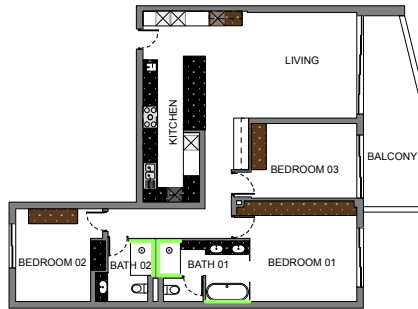

DOGON | GROUP

PROPERTIES

FINISHING SCHEDULE - PENTHOUSE 304

ALPHA ONE, MAIN DRIVE, SEA POINT, CAPE TOWN

	LIVING/DINING/STUDY	KITCHEN/SCULLERY	BEDROOM 03	BEDROOM 02	BATH 02	BEDROOM 01	BATH 01	BALCONY
FLOORS	'OGGIE' engineered timber floor: 15/4 x 220 x 2200mm colour: Brazil Brown	'OGGIE' engineered timber floor: 15/4 x 220 x 2200mm colour: Brazil Brown	'KBAC FLOORING' wall to wall carpet. Mindful Range, colour: Tune In	'KBAC FLOORING' wall to wall carpet. Mindful Range, colour: Tune In	'TACTILE': Colorker Madison, 600 x 300 x 10mm Tile (shower floor 1200 x 600 x 10mm cut to size - 300mm bands). Colour: Bone	'KBAC FLOORING' wall to wall carpet. Mindful Range, colour: Tune In	'TACTILE': Colorker Madison, 600 x 300 x 10mm Tile (shower floor 1200 x 600 x 10mm cut to size - 300mm bands). Colour: Bone	'TACTILE': Colorker Madison Grip, 1200 x 600 x 10mm Tile Colour: Bone
WALLS	All walls: 'MIDAS' (cashmere equivalent) Colour: 1BW Almost There. Skirtings: Westcape Mouldings Sk2 or similar. 22x220mm, painted in same colour as walls. Internal doors: Same colour	All walls: 'MIDAS' (cashmere equivalent) Colour: 1BW Almost There. Skirtings: Westcape Mouldings Sk2 or similar. 22x220mm, painted in same colour as walls. Internal doors: Same colour	All walls: 'MIDAS' (cashmere equivalent) Colour: 1BW Almost There. Skirtings: Westcape Mouldings Sk2 or similar. 22x220mm, painted in same colour as walls. Internal doors: Same colour	All walls: 'MIDAS' (cashmere equivalent) Colour: 1BW Almost There. Skirtings: Westcape Mouldings Sk2 or similar. 22x220mm, painted in same colour as walls. Internal doors: Same colour	All walls: 'MIDAS' (cashmere equivalent) Colour: 1BW Almost There. Internal doors: Same colour Shower wall: 'TACTILE' 55 x 250 x 10mm Soho Blanco gloss white tiles. stretcher bond, with 2mm white grout.	All walls: 'MIDAS' (cashmere equivalent) Colour: 1BW Almost There. Skirtings: Westcape Mouldings Sk2 or similar. 22x220mm, painted in same colour as walls. Internal doors: Same colour	All walls: 'MIDAS' (cashmere equivalent) Colour: 1BW Almost There. Shower & Bath wall: 'TACTILE' 55 x 250 x 10mm Soho Blanco gloss white tiles. stretcher bond, with 2mm white grout.	
CEILINGS	Painted 'MIDAS', Colour: 1BW Almost There. recess to hide curtain track.	Painted 'MIDAS', Colour: 1BW Almost There. shadowline recess	Painted 'MIDAS', Colour: 1BW Almost There. recess to hide curtain track.	Painted 'MIDAS', Colour: 1BW Almost There. recess to hide curtain track.	Painted 'MIDAS', Colour: 1BW Almost There. shadowline recess	Painted 'MIDAS', Colour: 1BW Almost There. recess to hide curtain track.	Painted 'MIDAS', Colour: 1BW Almost There. shadowline recess	
IRONMONGERY	'IRONMONGERY WAREHOUSE' Calini lever handles in stainless steel	'IRONMONGERY WAREHOUSE' Calini lever handles in stainless steel	'IRONMONGERY WAREHOUSE' Calini lever handles in stainless steel	'IRONMONGERY WAREHOUSE' Calini lever handles in stainless steel	'IRONMONGERY WAREHOUSE' Calini lever handles in stainless steel	'IRONMONGERY WAREHOUSE' Calini lever handles in stainless steel	'IRONMONGERY WAREHOUSE' Calini lever handles in stainless steel	
JOINERY	Study shelving and desk	Scullery and kitchen units, wall units and island with prep.	Built-in cupboards	Built-in cupboards	Vanity unit with shelf above. Wall fixed mirror.	Built-in cupboards Drawer unit in bedroom	Vanity unit with shelf above. Wall fixed mirror. Timber screens	
SANWARE/ APPLIANCES		Kitchen: Teko double drop in sink TEK-TE 10120005 Volta Mixer - VCI-VISMV Smeg Induction hob 90cm SI5952B Smeg Built-in electric oven 60cm - SF6385XSA Smeg Built-in Microwave 60cm - FMI325X Smeg Integrated Fridge/freezer 60cm - C3172NP1 Smeg Integrated Extractor 70cm - KSEG7XE For client acc: DW - freestanding WM/TD - free-standing Island: Blanco undermount prep bowl 340 - BL00518199 Volta Mixer - VCI-VISMV			Vanity: Basin - Amy countertop LB Mixer - Volta VCI-VITBV Shower: Rose - Vici VCI-VISR200 Ceiling Arm - Vici 40cm Mixer - Volta VCI-VISHV Channel - Vici 60cm Toilet: Ivy Alvito wall hung Geberit - Alpha Kombifix wall column Geberit - Alpha 10 Actuator plate, dual flush, white Accessories: Allure - roll holder Allure - 40cm hand towel rail Allure - 60cm double rail towel rail	Vanity: Basin x2 - Amy countertop LB Mixer x2 - Volta VCI-VITBV Shower: Rose - Vici VCI-VISR200 Ceiling Arm - Vici 40cm Mixer - Volta VCI-VISHV Channel - Vici 60cm Toilet: Ivy Alvito wall hung Geberit - Alpha Kombifix wall column Geberit - Alpha 10 Actuator plate, dual flush, white Bath: Livingston Baths Alana Bath free-standing 1645x785mm Mixer & diverter Volta Spout: 32mm diam. wall mount Hand shower: Gio with hose	Accessories: Allure - roll holder Allure - 40cm hand towel rail HTR, 8 bar 530x700mm