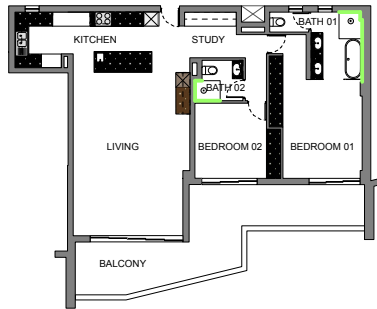

| | LIVING/DINING/STUDY | KITCHEN/SCULLERY | BEDROOM 02 | BATH 02 | BEDROOM 01 | BATH 01 | BALCONY |
|----------------------------|--|--|--|--|--|--|--|
| FLOORS | 'OGGIE' engineered timber floor: 15/4 x 220 x 2200mm colour: Brazil Brown | 'OGGIE' engineered timber floor: 15/4 x 220 x 2200mm colour: Brazil Brown | 'KBAC FLOORING' wall to wall carpet. Mindful Range, colour: Tune In | 'TACTILE', Colorker Madison, 600 x 300 x 10mm Tile (shower floor 1200 x 600 x 10mm cut to size - 300mm bands). Colour: Bone | 'KBAC FLOORING' wall to wall carpet. Mindful Range, colour: Tune In | 'TACTILE', Colorker Madison, 600 x 300 x 10mm Tile (shower floor 1200 x 600 x 10mm cut to size - 300mm bands). Colour: Bone | 'TACTILE', Colorker Madison Grip. 1200 x 600 x 10mm Tile Colour: Bone |
| WALLS | All walls: 'MIDAS' (cashmere equivalent) Colour: 1BW Almost There. Skirtings: Westcape Mouldings Sk2 or similar. 22x220mm, painted in same colour as walls. Internal doors: Same colour | All walls: 'MIDAS' (cashmere equivalent) Colour: 1BW Almost There. Skirtings: Westcape Mouldings Sk2 or similar. 22x220mm, painted in same colour as walls. Internal doors: Same colour | All walls: 'MIDAS' (cashmere equivalent) Colour: 1BW Almost There. Skirtings: Westcape Mouldings Sk2 or similar. 22x220mm, painted in same colour as walls. Internal doors: Same colour | All walls: 'MIDAS' (cashmere equivalent) Colour: 1BW Almost There. Internal doors: Same colour Shower wall: 'TACTILE' 55 x 250 x 10mm Soho Blanco gloss white tiles. stretcher bond, with 2mm white grout. | All walls: 'MIDAS' (cashmere equivalent) Colour: 1BW Almost There. Skirtings: Westcape Mouldings Sk2 or similar. 22x220mm, painted in same colour as walls. Internal doors: Same colour | All walls: 'MIDAS' (cashmere equivalent) Colour: 1BW Almost There. Shower & Bath wall: 'TACTILE' 55 x 250 x 10mm Soho Blanco gloss white tiles. stretcher bond, with 2mm white grout. | |
| CEILING | Painted 'MIDAS', Colour: 1BW Almost There. recess to hide curtain track. | Painted 'MIDAS', Colour: 1BW Almost There. shadowline recess | Painted 'MIDAS', Colour: 1BW Almost There. recess to hide curtain track. | Painted 'MIDAS', Colour: 1BW Almost There. shadowline recess | Painted 'MIDAS', Colour: 1BW Almost There. recess to hide curtain track. | Painted 'MIDAS', Colour: 1BW Almost There. shadowline recess | |
| IRONMONGERY | 'IRONMONGERY WAREHOUSE' Calini lever handles in stainless steel | 'IRONMONGERY WAREHOUSE' Calini lever handles in stainless steel | 'IRONMONGERY WAREHOUSE' Calini lever handles in stainless steel | 'IRONMONGERY WAREHOUSE' Calini lever handles in stainless steel | 'IRONMONGERY WAREHOUSE' Calini lever handles in stainless steel | 'IRONMONGERY WAREHOUSE' Calini lever handles in stainless steel | |
| JOINERY | Study shelving and desk Bar unit | Scullery and kitchen units, wall units and island with prep. | Built-in cupboards | Vanity unit with shelf above. Wall fixed mirror. | Built-in cupboards Drawer unit in bedroom | Vanity unit with shelf above. Wall fixed mirror. Timber screens | |
| SANWARE/ APPLIANCES | | Kitchen: Teka double drop in sink TEK-TE10120005 Volta Mixer - VCI-VISMV Smeg Induction hob 60cm S15952B Smeg Built-in electric oven 60cm - SF6385XSA Smeg Built-in Microwave 60cm - FMI325X Smeg Integrated Fridge/ freezer 60cm - C3172NP1 Smeg Integrated Extractor 70cm - KSEG7XE For client acc: DW - freestanding WM/TD - free-standing Island: Blanco undermount prep bowl 340 - BL00518199 Volta Mixer - VCI-VISMV | | Vanity: Basin - Amy countertop LB Mixer - Volta VCI-VITBV Shower: Rose - Vici VCI-VISR200 Ceiling Arm - Vici 40cm Mixer - Volta VCI-VISHV Channel - Vici 60cm Toilet: Ivy Alvito wall hung Geberit - Alpha Kombifix wall column Geberit - Alpha 10 Actuator plate, dual flush, white Accessories: Allure - roll holder Allure - 40cm hand towel rail Allure - 60cm double rail towel rail | | Vanity: Basin x2 - Amy countertop LB Mixer x2 - Volta VCI-VITBV Shower: Rose - Vici VCI-VISR200 Ceiling Arm - Vici 40cm Mixer - Volta VCI-VISHV Channel - Vici 60cm Toilet: Ivy Alvito wall hung Geberit - Alpha Kombifix wall column Geberit - Alpha 10 Actuator plate, dual flush, white Bath: Livingston Baths Alana Bath free-standing 1645x785mm Mixer & diverter Volta Spout: 32mm diam, wall mount Hand shower: Gio with hose | Accessories: Allure - roll holder Allure - 40cm hand towel rail HTR, 8 bar 530x700mm |